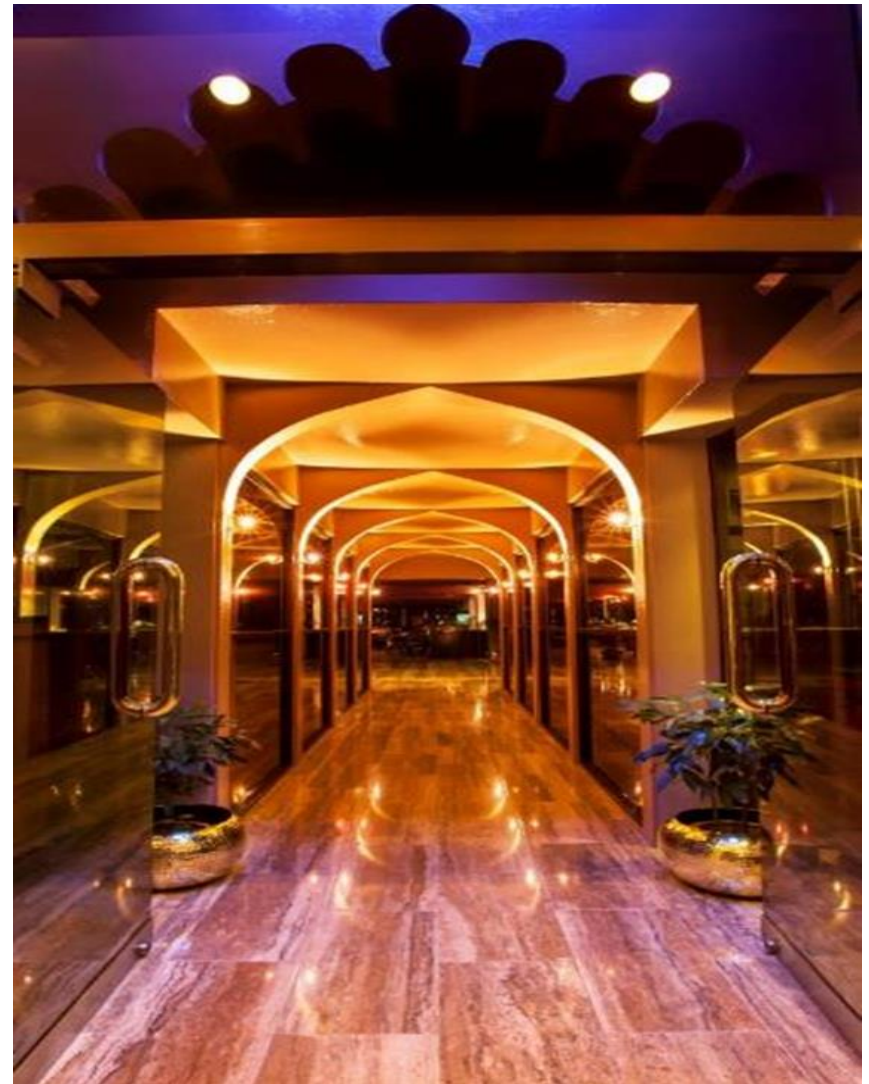

Jharna

- Mouthwatering Sea Food
- Grilled Lobster
- Various types of Imported Steaks
- Live cooking station