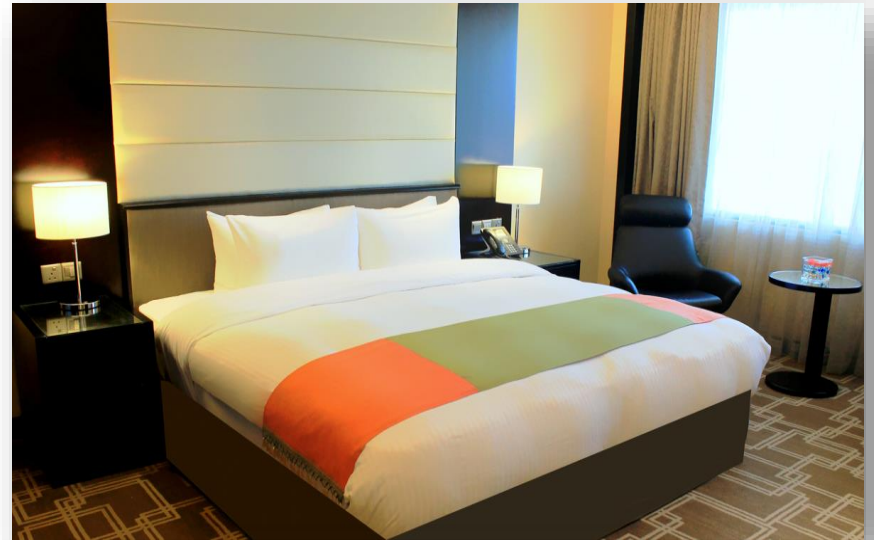

Junior Suite