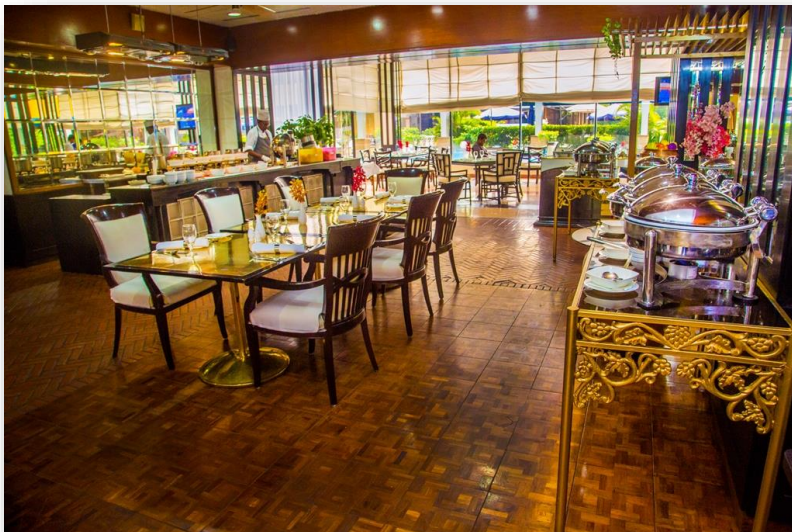

Restaurants & Bars

Jharna

- Mouthwatering Sea Food
- Grilled Lobster
- Various types of Imported Steaks
- Live cooking station

Café Bazar

- Buffet Lunch and Dinner
- Special A-la-Carte menu

Pacific Avenue

Pacific
AVENUE
6:00 PM - 12:30 AM

ELECTRIFYING
evenings
SENSATIONAL BEVERAGES
AND THE PROMISE OF
PURE ENTERTAINMENT

Exquisite Malts, Beer and Wines
Coolest Cocktails
Scrumptious Snacks
& Rousing Performances

 PAN PACIFIC SONARGAON
DHAKA